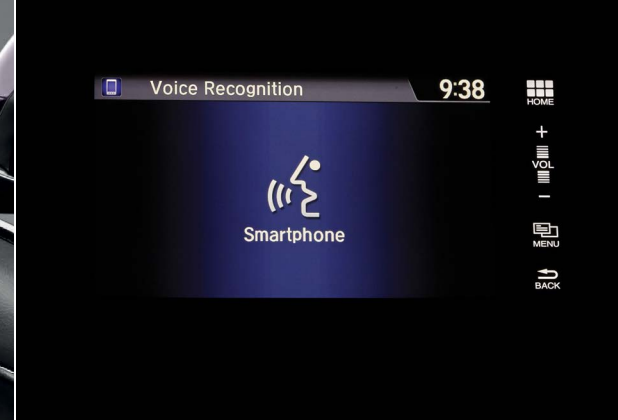

17" ALLOY WHEELS

A stylish and sporty set of alloy wheels are bound to amaze.

ADVANCED TECHNOLOGY THAT IS SURE TO AMAZE.

Every drive is sure to be an amazing experience thanks to its thoughtfully-designed advanced features. The stylish dashboard, along with the 7-inch Display Audio and advanced features such as the Touch Panel Auto Air Conditioning and the Hands-Free Telephone Steering Switch are sure to amaze.

7" DISPLAY AUDIO
More than just music to your ears, get a suite of entertainment on the display.

STEERING AUDIO SWITCH
Audio is in your control, without having your eyes leave the road.

AMBIENT METER
With 7 colours to choose from, feel free to customise the colour of your ambient meter to suit your mood.

HANDS-FREE TELEPHONE STEERING SWITCH
Answer or reject calls at the touch of your finger tips.

DASHBOARD
Luxuriously designed with a piano black instrumental panel for a pleasurable ride with a sophisticated feel.

SIRI EYES FREE MODE
Perform tasks through verbal instructions with Siri when connected to a compatible smartphone.

CALL FUNCTION
Make calls via speed dial when in sync with Bluetooth.

HDMI CONNECTIVITY
Mirror apps from compatible smartphones with a HDMI cable.