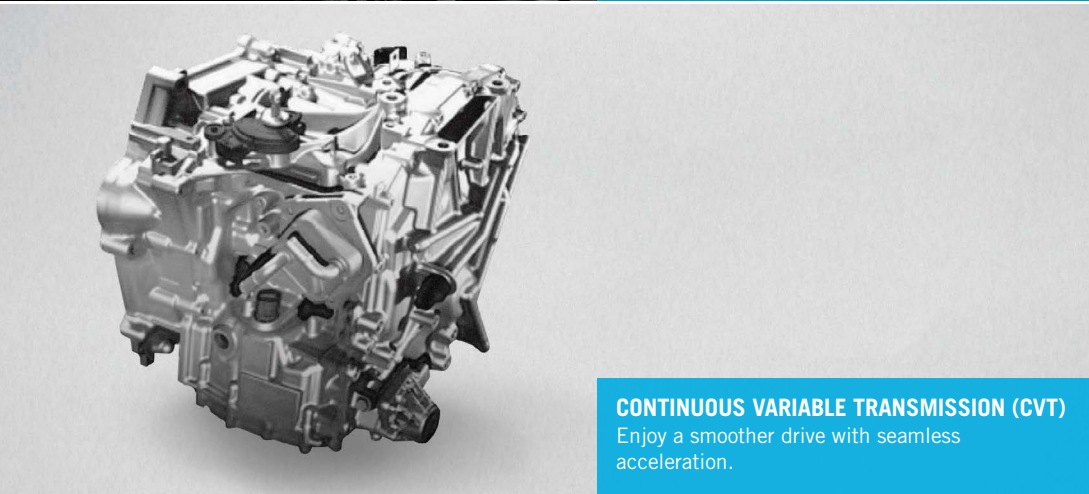

TOUCH PANEL AUTO AIR CONDITIONING
Adjust the right amount of cool air via the touch-sensitive interface.

1.8L i-VTEC SOHC ENGINE

Maximum power:
142PS (105 kW) @ 6,500 rpm

Maximum torque:
172 Nm @ 4,300 rpm