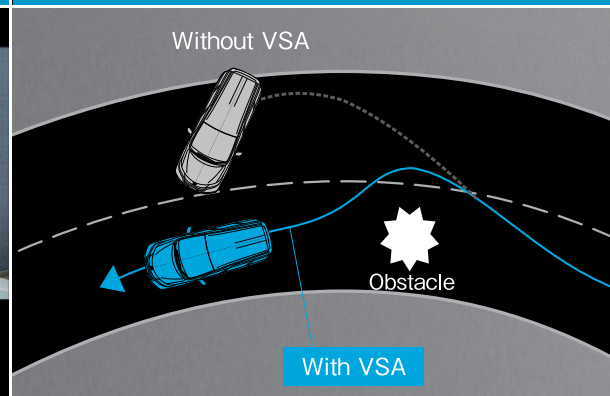

6 AIRBAGS

Equipped with two front airbags, two side airbags and two side curtain airbags for optimal safety.

WIDE VIEW

NORMAL VIEW

TOP DOWN VIEW

MULTI-ANGLE REARVIEW CAMERA

Reverse parking is now safer with a multi-angle view camera. Three different views for your own safety: Wide View, Normal View and Top Down View.

VEHICLE STABILITY ASSIST (VSA)

Stabilises the vehicle by reducing understeer or oversteer in unexpected situations or tight cornering.

Modulo

HONDA CUSTOM PERFORMANCE

Honda Genuine Accessories

GO BEYOND AMAZING.